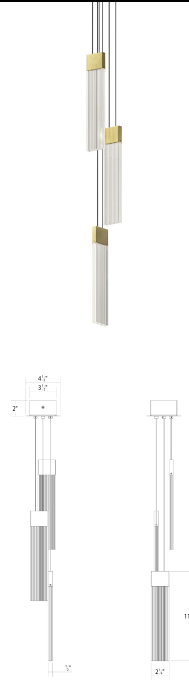

# V Panels 3-Light Thin Chandelier Spec Sheet

SKU: 3093.14    Learn more at:  
<https://sonnemanlight.com/v-panels-chandelier>

Description: Designed to celebrate the transformative quality of light, V Panels refract LED illumination outward as well as downward through the bottom panel edge. Each luminaire is capped with a crisp rectilinear chrome top. These chandeliers are available in multiple configurations, with luminaires of various heights and widths. V Panels is also available as a [single pendant](#), in multiple sizes.

## Dimensions

Height: 11.75"  
 Width: 3"  
 Length: 3.25"  
 Hanging Details: 20"  
 Adjustable Cord  
 Size: 3 Light Thin

## Electrical Specs

Bulb(s) Included?: Yes  
 Bulb 1 Type: Integral LED  
 Bulb Quantity: 3  
 Input Voltage: 120-277VAC  
 Wattage: 15  
 Initial Lumens: 1400  
 Color Temperature: 3000K  
 CRI: 90  
 Power Supply Type: Driver  
 Power Supply Quantity: 1  
 Power Supply Location: Canopy  
 Dimming Type: TRIAC/ELV/0-10V