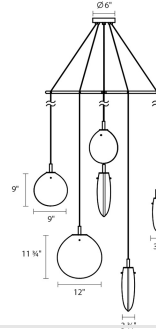

## Cantina LED Chandelier Spec Sheet

SKU: 2996.25K    Learn more at:  
<https://sonnemanlight.com/cantina-led-chandelier>

Description: A flask-like flat oval glass profile, suspended from a slender cable, rotates randomly to various orientations creating an asymmetric relationship to its surroundings. A single point source of LED illumination within the void of the larger glass volume creates a special aesthetic tension of scales. Also available as a [single pendant](#).

### Dimensions

Height:	14.75"
Width:	15"
Length:	4.5"
Diameter:	42"
Canopy/Backplate/Base:	6"
Hanging Details:	10' Adjustable Cords
Size:	6-Light Tri- Spreader
Canopy/Backplate/Base Height:	1.25

### Shipping

Carton 1 L x W x H:	38" X 21" X 16"
Carton 1 Gross Weight:	32 LBS
Fixture Weight:	24