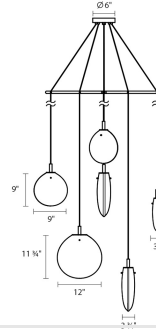

Project:

Cantina LED Chandelier Spec Sheet

SKU: 2996.25C Learn more at:
<https://sonnemanlight.com/cantina-led-chandelier>

Description: A flask-like flat oval glass profile, suspended from a slender cable, rotates randomly to various orientations creating an asymmetric relationship to its surroundings. A single point source of LED illumination within the void of the larger glass volume creates a special aesthetic tension of scales. Also available as a [single pendant](#).

Type #:

Dimensions

Height:	14.75"
Width:	15"
Length:	4.5"
Diameter:	42"
Canopy/Backplate/Base:	6"
Hanging Details:	10' Adjustable Cords
Size:	6-Light Tri- Spreader
Canopy/Backplate/Base Height:	1.25

Electrical Specs

Installation

Installation:	Licensed electrician required
Sloped Ceiling Compatible?:	Not Compatible

Shipping

Carton 1 L x W x H:	38" X 21" X 16"
Carton 1 Gross Weight:	32 LBS
Fixture Weight:	24

Shade

Lens Type:	Clear Glass
Shade 1 Material:	Glass
Shade 2 Material:	Glass