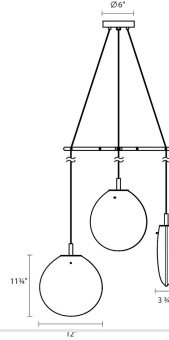

Project:

Cantina LED Chandelier Spec Sheet

SKU: 2995.25W-MED Learn more at:
<https://sonnemanlight.com/cantina-led-chandelier>

Description: A flask-like flat oval glass profile, suspended from a slender cable, rotates randomly to various orientations creating an asymmetric relationship to its surroundings. A single point source of LED illumination within the void of the larger glass volume creates a special aesthetic tension of scales. Also available as a [single pendant](#).

Type #:

Dimensions

Height:	14.75"
Width:	15"
Length:	4.5"
Diameter:	33"
Canopy/Backplate/Base:	6"
Hanging Details:	6' Adjustable Cords
Size:	Medium 3-Light Tri-Spreader
Canopy/Backplate/Base Height:	1.25

Installation

Installation:	Licensed electrician required
Sloped Ceiling Compatible?:	Not Compatible

Shipping

Carton 1 L x W x H:	23" X 22" X 16"
Carton 1 Gross Weight:	20 LBS
Fixture Weight:	15

Shade

Lens Type:	Poured White Glass
Shade 1 Material:	Glass