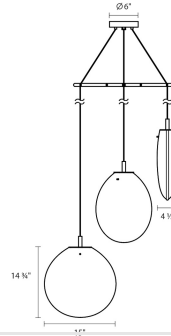

Project:

Cantina LED Chandelier Spec Sheet

SKU: 2995.25C-LRG Learn more at:
<https://sonnemanlight.com/cantina-led-chandelier>

Description: A flask-like flat oval glass profile, suspended from a slender cable, rotates randomly to various orientations creating an asymmetric relationship to its surroundings. A single point source of LED illumination within the void of the larger glass volume creates a special aesthetic tension of scales. Also available as a [single pendant](#).

Type #:

Dimensions

Height:	19.25"
Width:	15"
Length:	4.5"
Diameter:	36"
Canopy/Backplate/Base:	6"
Hanging Details:	6' Adjustable Cords
Size:	Large 3-Light Tri-Spreader
Canopy/Backplate/Base Height:	1.25"

Installation

Installation:	Licensed electrician required
Sloped Ceiling Compatible?:	Not Compatible

Shipping

Carton 1 L x W x H:	23" X 26" X 19"
Carton 1 Gross Weight:	27 LBS
Fixture Weight:	22

Shade

Lens Type:	Clear Glass
Shade 1 Material:	Glass