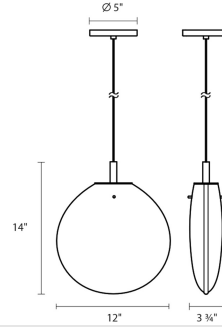

Project:

Cantina LED Single Pendant Spec Sheet

SKU: 2990.25W-MED Learn more at:
<https://sonnemanlight.com/cantina-led-single-pendant>

Description: A flask-like flat oval glass profile, suspended from a slender cable, rotates randomly to various orientations creating an asymmetric relationship to its surroundings. A single point source of LED illumination within the void of the larger glass volume creates a special aesthetic tension of scales. Also available as a [chandelier](#).

Type #:

Dimensions

Height:	14"
Width:	12"
Length:	3.75"
Canopy/Backplate/Base:	5"
Hanging Details:	6' Adjustable Cord
Size:	Medium
Canopy/Backplate/Base Height:	0.75

Electrical Specs

Bulb(s) Included?:	Yes
Bulb 1 Type:	LED G4 Bulb
Bulb Quantity:	1
Input Voltage:	120VAC
Wattage:	4
Initial Lumens:	200
Color Temperature:	3000K
CRI:	90
Power Supply Type:	Transformer
Power Supply Quantity:	1
Power Supply Location:	Outlet Box
Dimming Type:	ELV
Bulb Max Wattage:	4

Installation

Installation:	Licensed electrician required
Sloped Ceiling Compatible?:	Compatible

Shipping

Carton 1 L x W x H:	14" X 16" X 16"
Carton 1 Gross Weight:	7 LBS
Fixture Weight:	5

Shade

Lens Type:	Poured White Glass
Shade 1 Material:	Glass