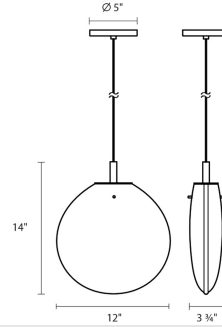

Project:

Cantina LED Single Pendant Spec Sheet

SKU: 2990.25C-MED Learn more at:
<https://sonnemanlight.com/cantina-led-single-pendant>

Description: A flask-like flat oval glass profile, suspended from a slender cable, rotates randomly to various orientations creating an asymmetric relationship to its surroundings. A single point source of LED illumination within the void of the larger glass volume creates a special aesthetic tension of scales. Also available as a [chandelier](#).

Type #:

Dimensions

Height:	14"
Width:	12"
Length:	3.75"
Canopy/Backplate/Base:	5"
Hanging Details:	6' Adjustable Cord
Size:	Medium
Canopy/Backplate/Base Height:	0.75

Electrical Specs

Bulb(s) Included?:	Yes
Bulb 1 Type:	LED G4 Bulb
Bulb Quantity:	1
Input Voltage:	120VAC
Wattage:	4
Initial Lumens:	200
Color Temperature:	3000K
CRI:	90
Power Supply Type:	Transformer
Power Supply Quantity:	1
Power Supply Location:	Outlet Box
Dimming Type:	ELV
Bulb Max Wattage:	4

Installation

Installation:	Licensed electrician required
Sloped Ceiling Compatible?:	Compatible

Shipping

Carton 1 L x W x H:	14" X 16" X 16"
Carton 1 Gross Weight:	7 LBS
Fixture Weight:	5

Shade

Lens Type:	Clear Glass
Shade 1 Material:	Glass