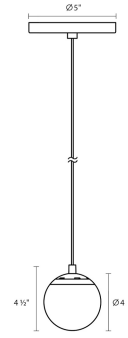

Project:

Champagne Bubbles LED Pendant Spec Sheet

SKU: 2961.01 Learn more at:
<https://sonnemanlight.com/champagne-bubbles-led-pendant>

Description: Light dances through a dazzling array of tiny bubbles within the solid mass of each glass crystal ball. A single source of LED illumination becomes refracted and diffused from within its effervescent volume.

Type #:

Dimensions

Height: 4.5"
Diameter: 4"
Canopy/Backplate/Base: 5"
Hanging Details: 10'
Adjustable Cord
Size: 1-Light
Canopy/Backplate/Base Height: 0.75

Electrical Specs

Bulb(s) Included?: Yes
Bulb 1 Type: LED G4 Bulb
Bulb Quantity: 1
Input Voltage: 120VAC
Wattage: 4
Initial Lumens: 220
Color Temperature: 3000K
CRI: 90
Power Supply Type: Transformer
Power Supply Quantity: 1
Power Supply Location: Outlet Box
Dimming Type: ELV
Bulb Max Wattage: 4

Installation

Installation: Licensed electrician required
Sloped Ceiling Compatible?: Compatible

Shipping

Carton 1 L x W x H: 9" X 7" X 9"
Carton 1 Gross Weight: 4 LBS
Fixture Weight: 3

Shade

Shade 1 Material: Seeded Glass