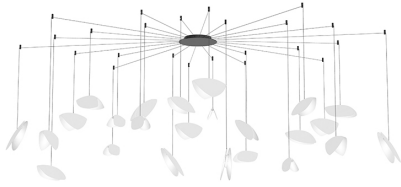

**SONNEMAN**  
A WAY OF LIGHT

 Download

**papillons™** 24-Light Swag LED Pendant

**2909.25W**

**DIMENSIONS**

Height	6.75"
Minimum Height	8"
Maximum Height	128"
Diameter	36"
Canopy/Backplate/Base	14"
Hanging Details	10' Adjustable Cord"

**ELECTRICAL SPECS**

Bulb Type	Integral LED
Bulb Quantity	24
Bulb Included?	Yes
Wattage	100
Initial Lumens	9600
Input Voltage	120-277VAC
CCT	3000K
CRI	90
Power Supply Type	Driver
Power Supply Quantity	2
Power Supply Location	Canopy
Dimming Type	TRIAC/ELV/0-10V

**SHIPPING**

**SHADE 1**

Quantity	6
Color	Satin White
Material	Metal
Height	5"
Diameter	4

**SHADE 2**

Quantity	6
Color	Satin White
Material	Aluminum
Height	6.75"
Diameter	5.25

**SHADE 3**

Quantity	6
Color	Satin White
Material	Aluminum
Height	4.5"
Diameter	3.5