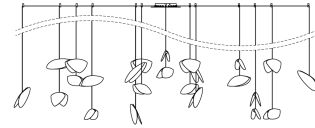

**SONNEMAN**  
A WAY OF LIGHT

 Download

**papillons™** 24-Light Swag LED Pendant

**2909.25W**

**DIMENSIONS**

Height	6.75"
Minimum Height	8"
Maximum Height	128"
Diameter	36"
Canopy/Backplate/Base	14"
Hanging Details	10' Adjustable Cord"

**SHIPPING**

**SHADE 1**

Quantity	6
Color	Satin White
Material	Metal
Height	5"
Diameter	4

**SHADE 2**

Quantity	6
Color	Satin White
Material	Aluminum
Height	6.75"
Diameter	5.25

**SHADE 3**

Quantity	6
Color	Satin White
Material	Aluminum
Height	4.5"
Diameter	3.5