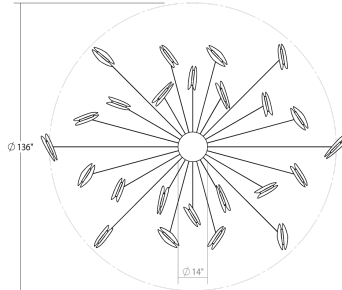

**SONNEMAN**  
A WAY OF LIGHT

 Download

**papillons™** 24-Light Swag LED Pendant

**2909.25W**

**DIMENSIONS**

Height	6.75"
Minimum Height	8"
Maximum Height	128"
Diameter	36"
Canopy/Backplate/Base	14"
Hanging Details	10' Adjustable Cord"

**ELECTRICAL SPECS**

Bulb Type	Integral LED
Bulb Quantity	24
Bulb Included?	Yes
Wattage	100
Initial Lumens	9600
Input Voltage	120-277VAC
CCT	3000K
CRI	90
Power Supply Type	Driver
Power Supply Quantity	2
Power Supply Location	Canopy
Dimming Type	TRIAC/ELV/0-10V

**SHIPPING**

**SHADE 1**

Quantity	6
Color	Satin White
Material	Metal
Height	5"
Diameter	4

**SHADE 2**

Quantity	6
Color	Satin White
Material	Aluminum
Height	6.75"
Diameter	5.25

**SHADE 3**

Quantity	6
Color	Satin White
Material	Aluminum
Height	4.5"
Diameter	3.5