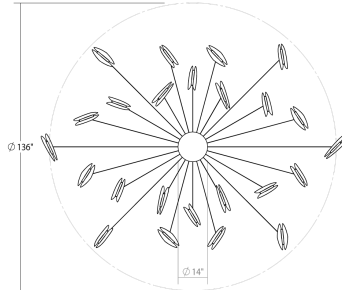

SONNEMAN
A WAY OF LIGHT

 Download

papillons™ 24-Light Swag LED Pendant

2909.25K

DIMENSIONS

Height	6.75"
Minimum Height	8"
Maximum Height	128"
Diameter	36"
Canopy/Backplate/Base	14"
Hanging Details	10' Adjustable Cord"

ELECTRICAL SPECS

Bulb Type	Integral LED
Bulb Quantity	24
Bulb Included?	Yes
Wattage	100
Initial Lumens	9600
Input Voltage	120-277VAC
CCT	3000K
CRI	90
Power Supply Type	Driver
Power Supply Quantity	2
Power Supply Location	Canopy
Dimming Type	TRIAC/ELV/0-10V

SHIPPING

SHADE 1

Quantity	6
Color	Satin Black
Material	Metal
Height	5"
Diameter	4

SHADE 2

Quantity	6
Color	Satin Black
Material	Aluminum
Height	6.75"
Diameter	5.25

SHADE 3

Quantity	6
Color	Satin Black
Material	Aluminum
Height	4.5"
Diameter	3.5