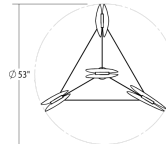

#### DIMENSIONS

Height	6.75"
Minimum Height	26"
Maximum Height	128"
Diameter	53.5"
Canopy/Backplate/Base	4.5"
Hanging Details	10' Adjustable Cord"