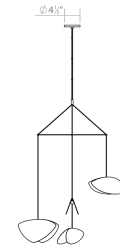

#### DIMENSIONS

Height	6.75"
Minimum Height	19"
Maximum Height	128"
Diameter	31"
Canopy/Backplate/Base	4.5"
Hanging Details	10' Adjustable Cord"

#### SHADE 1

Quantity	1
Color	Satin White
Material	Metal
Height	5"
Diameter	4

#### SHADE 2

Quantity	1
Color	Satin White
Material	Aluminum
Height	6.75"
Diameter	5.25

#### SHADE 3

Quantity	1
Color	Satin White
Material	Aluminum
Height	4.5"
Diameter	3.5