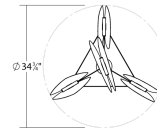

#### DIMENSIONS

Height	6.75"
Minimum Height	19"
Maximum Height	128"
Diameter	31"
Canopy/Backplate/Base	4.5"
Hanging Details	10' Adjustable Cord"