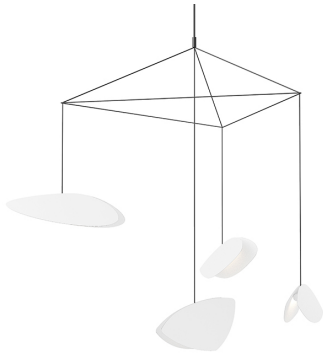

#### DIMENSIONS

Height	6.75"
Minimum Height	19"
Maximum Height	128"
Diameter	31"
Canopy/Backplate/Base	4.5"
Hanging Details	10' Adjustable Cord"

#### SHADE 1

Quantity	1
Color	Satin White
Material	Metal
Height	5"
Diameter	4

#### SHADE 2

Quantity	1
Color	Satin White
Material	Aluminum
Height	6.75"
Diameter	5.25

#### SHADE 3

Quantity	1
Color	Satin White
Material	Aluminum
Height	4.5"
Diameter	3.5