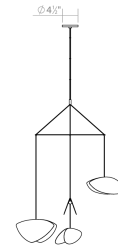

#### DIMENSIONS

Height	6.75"
Minimum Height	19"
Maximum Height	128"
Diameter	31"
Canopy/Backplate/Base	4.5"
Hanging Details	10' Adjustable Cord"

#### SHADE 1

Quantity	1
Color	Satin Black
Material	Metal
Height	5"
Diameter	4

#### SHADE 2

Quantity	1
Color	Satin Red
Material	Aluminum
Height	6.75"
Diameter	5.25