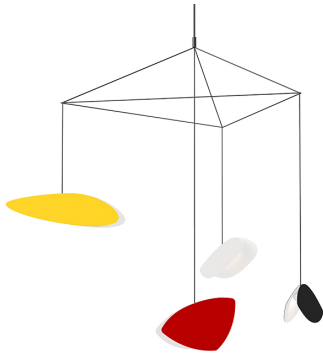

#### DIMENSIONS

Height	6.75"
Minimum Height	19"
Maximum Height	128"
Diameter	31"
Canopy/Backplate/Base	4.5"
Hanging Details	10' Adjustable Cord"

#### SHADE 1

Quantity	1
Color	Satin Black
Material	Metal
Height	5"
Diameter	4

#### SHADE 2

Quantity	1
Color	Satin Red
Material	Aluminum
Height	6.75"
Diameter	5.25

#### SHADE 3

Quantity	1
Color	Satin Yellow
Material	Aluminum
Height	4.5"
Diameter	3.5