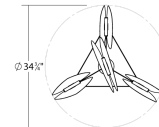

SONNEMAN
A WAY OF LIGHT

 Download

papillons™ 4-Light LED Pendant

2902.25K

DIMENSIONS

Height	6.75"
Minimum Height	19"
Maximum Height	128"
Diameter	31"
Canopy/Backplate/Base	4.5"
Hanging Details	10' Adjustable Cord"

SHIPPING

SHADE 1

Quantity	1
Color	Satin Black
Material	Metal
Height	5"
Diameter	4

SHADE 2

Quantity	1
Color	Satin Black
Material	Aluminum
Height	6.75"
Diameter	5.25

SHADE 3

Quantity	1
Color	Satin Black
Material	Aluminum
Height	4.5"
Diameter	3.5