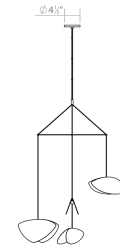

SONNEMAN
A WAY OF LIGHT

 Download

papillons™ 4-Light LED Pendant

2902.25K

DIMENSIONS

Height	6.75"
Minimum Height	19"
Maximum Height	128"
Diameter	31"
Canopy/Backplate/Base	4.5"
Hanging Details	10' Adjustable Cord"

ELECTRICAL SPECS

Bulb Type	Integral LED
Bulb Quantity	4
Bulb Included?	Yes
Wattage	22
Initial Lumens	2000
Input Voltage	120VAC
CCT	3000K
CRI	90
Power Supply Type	Driver
Power Supply Quantity	1
Power Supply Location	Outlet Box
Dimming Type	TRIAC/ELV

SHIPPING

SHADE 1

Quantity	1
Color	Satin Black
Material	Metal
Height	5"
Diameter	4

SHADE 2

Quantity	1
Color	Satin Black
Material	Aluminum
Height	6.75"
Diameter	5.25

SHADE 3

Quantity	1
Color	Satin Black
Material	Aluminum
Height	4.5"
Diameter	3.5