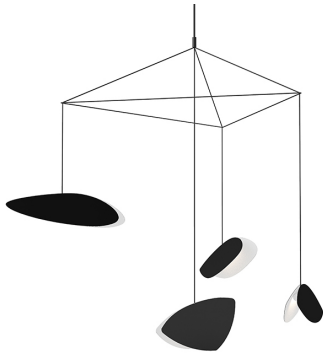

SONNEMAN
A WAY OF LIGHT

 Download

papillons™ 4-Light LED Pendant

2902.25K

DIMENSIONS

Height	6.75"
Minimum Height	19"
Maximum Height	128"
Diameter	31"
Canopy/Backplate/Base	4.5"
Hanging Details	10' Adjustable Cord"

SHIPPING

SHADE 1

Quantity	1
Color	Satin Black
Material	Metal
Height	5"
Diameter	4

SHADE 2

Quantity	1
Color	Satin Black
Material	Aluminum
Height	6.75"
Diameter	5.25

SHADE 3

Quantity	1
Color	Satin Black
Material	Aluminum
Height	4.5"
Diameter	3.5