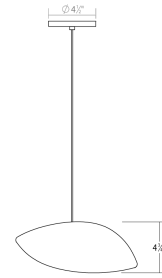

SONNEMAN
A WAY OF LIGHT

 Download

papillons™ LED Pendant

2901.25-BW

DIMENSIONS

Height	6.75"
Minimum Height	7.75"
Maximum Height	127.75"
Width	12.5"
Depth	5.25"
Canopy/Backplate/Base	4.5"
Hanging Details	10' Adjustable Cord"

ELECTRICAL SPECS

Bulb Type	Integral LED
Bulb Quantity	1
Bulb Included?	Yes
Wattage	9
Initial Lumens	800
Input Voltage	120VAC
CCT	3000K
CRI	90
Power Supply Type	Driver
Power Supply Quantity	1
Power Supply Location	Outlet Box
Dimming Type	TRIAC/ELV

SHIPPING

SHADE 1

Quantity	1
Color	Satin White
Material	Satin White Shade B
Height	6.75"
Diameter	12.5

AVAILABLE FINISHES

Satin Black (.25)

GENERAL LISTINGS

cETL
cUL
Damp Location

PROJECT