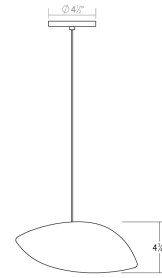

SONNEMAN
A WAY OF LIGHT

 Download

papillons™ LED Pendant

2901.25-AK

DIMENSIONS

Height	5"
Minimum Height	6"
Maximum Height	126"
Width	11.75"
Depth	4"
Canopy/Backplate/Base	4.5"
Hanging Details	10' Adjustable Cord"

ELECTRICAL SPECS

Bulb Type	Integral LED
Bulb Quantity	1
Bulb Included?	Yes
Wattage	9
Initial Lumens	800
Input Voltage	120VAC
CCT	3000K
CRI	90
Power Supply Type	Driver
Power Supply Quantity	1
Power Supply Location	Outlet Box
Dimming Type	TRIAC/ELV

SHIPPING

SHADE 1

Quantity	1
Color	Satin Black
Height	5"
Diameter	11.75

AVAILABLE FINISHES

Satin Black (.25)

GENERAL LISTINGS

cETL
cUL
Damp Location

PROJECT