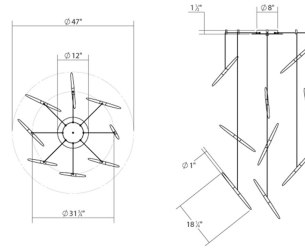

Project:

Ballet LED Chandelier Spec Sheet

SKU: 2893.16 Learn more at:
<https://sonnemanlight.com/ballet-led-chandelier>

Description: Poised in opposing positions, softly tapered acrylic forms radiate LED illumination. Asymmetrically counterbalanced, these double tapered elements are arranged in a symmetrical cluster to form a dazzling luminous dance of interactivity. Suspended from a single multi-arm canopy or mounted individually to the ceiling in a radial pattern allows for scaling of the diameter of the fixture.

Type #:

Dimensions

Height:	3.25"
Diameter:	21.25"
Canopy/Backplate/Base:	12"
Hanging Details:	10' Adjustable Cord
Shape:	Swag
Size:	9-Light
Canopy/Backplate/Base Height:	1.75

Electrical Specs

Bulb(s) Included?:	Yes
Bulb 1 Type:	Integral LED
Bulb Quantity:	9
Input Voltage:	120-277VAC
Wattage:	41
Initial Lumens:	5540
Delivered Lumens:	3880
Color Temperature:	3000K
CRI:	90
Power Supply Type:	Driver
Power Supply Quantity:	1
Power Supply Location:	Canopy
Dimming Type:	TRIAC & ELV @120V / 0-10V
Bulb Max Wattage:	41

Installation

Installation:	Licensed electrician required
Minimum Hanging Height:	5.5"

Shipping

Carton 1 L x W x H:	23" X 16" X 6"
Carton 1 Gross Weight:	14 LBS
Fixture Weight:	12.8

Shade

Shade 1 Material:	Frosted Acrylic
-------------------	-----------------