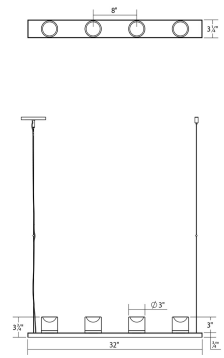

Project:

Votives LED Bar Pendant Spec Sheet

SKU: 2857.16-LW Learn more at:
<https://sonnemanlight.com/votives-led-bar-pendant>

Description: The dramatic repetitive arrangement of the candle-like votives establishes a cadence of light and shadow along a surface bringing a rhythm of calm, warmth, and introspection. Set in linear alignment along a [wall-mounted plinth](#), free hanging pendant or [sconce](#), LEDs evoke through the solid frosted glass votives. In addition, a precisely lensed LED light source beneath each votive casts its cone of illumination on the wall or surface below. Votives LED Bar Pendant is also a part of our [Votives Optional Mini Box Canopy](#).

Type #:

Dimensions

| | |
|-------------------------------|---------------------------|
| Height: | 3.75" |
| Width: | 32" |
| Length: | 3.25" |
| Canopy/Backplate/Base: | 4.5" |
| Hanging Details: | 6" Adjustable Cable |
| Size: | 3' |
| Canopy/Backplate/Base Height: | 0.5" |

Electrical Specs

| | |
|------------------------|--------------|
| Bulb(s) Included?: | Yes |
| Bulb 1 Type: | Integral LED |
| Bulb Quantity: | 8 |
| Input Voltage: | 120VAC |
| Wattage: | 20 |
| Initial Lumens: | 1890 |
| Delivered Lumens: | 1470 |
| Color Temperature: | 3000K |
| CRI: | 90 |
| Power Supply Type: | Driver |
| Power Supply Quantity: | 1 |
| Power Supply Location: | Outlet Box |
| Dimming Type: | TRIAC/ELV |
| Bulb Max Wattage: | 20 |