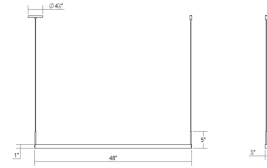

Thin-Line LED Pendant Spec Sheet

SKU: 2816.25-4-27 Learn more at sonnemanlight.com
<https://sonnemanlight.com/thin-line-led-pendant>

Size: 4' One-Sided
Color/Finish: Satin Black

Dimensions

Height: 5
Width: 48
Length: 0.75
Canopy/Backplate/Base: 4.5"
Hanging Details: 6' Adjustable Cord

Installation

Installation: Licensed electrician required
 Compatible
Sloped Ceiling Compatible?:
Minimum Hanging Height: 5.75"
Maximum Hanging Height: 73.75"

Shipping

Carton 1 L x W x H: 51" X 7" X 4"
Carton 1 Gross Weight: 5 LBS