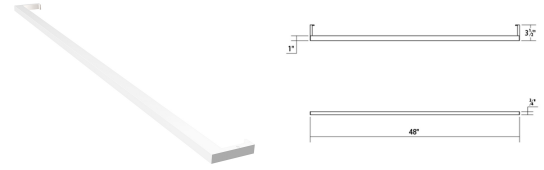

# Thin-Line Indirect LED Wall Bar Spec Sheet

SKU: 2814.03-4-27    Learn more at [sonnemanlight.com](http://sonnemanlight.com)  
<https://sonnemanlight.com/thin-line-indirect-led-wall-bar>

**Size:** 4'  
**Color/Finish:** Satin White

## Dimensions

**Height:** 0.75"  
**Width:** 48"  
**Extends:** 3.5"  
**Minimum Extension:** 3.5"  
**Maximum Extension:** 3.5"