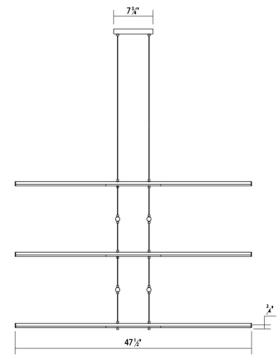

## Tik-Tak® LED Pendant Spec Sheet

SKU: 2805.03 Learn more at:  
<https://sonnemanlight.com/tik-tak-led-pendant>

Description: LED rods are suspended in tandem pairs on multiple levels, perpendicular to each other. Each rod can be independently positioned as up or down light, and adjusted with infinite variability to any height along the suspension cables. Dramatic in the precision of their orientation and range of verticality, Tik-Tak brings a crisp presence to the volume of space.

### Dimensions

Height:	0.75"
Width:	47.5"
Length:	47.5"
Hanging Details:	10" Adjustable Cable Stack 5-Tier
Size:	
Canopy/Backplate/Base Width:	7.75
Canopy/Backplate/Base Depth:	7.75
Canopy/Backplate/Base Height:	1