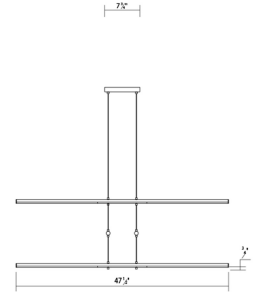

Project:

Tik-Tak® LED Pendant Spec Sheet

SKU: 2803.25 Learn more at:
<https://sonnemanlight.com/tik-tak-led-pendant>

Description: LED rods are suspended in tandem pairs on multiple levels, perpendicular to each other. Each rod can be independently positioned as up or down light, and adjusted with infinite variability to any height along the suspension cables. Dramatic in the precision of their orientation and range of verticality, Tik-Tak brings a crisp presence to the volume of space.

Type #:

Dimensions

Height:	0.75"
Width:	47.5"
Length:	47.5"
Hanging Details:	10" Adjustable Cable Stack 3-Tier
Size:	Stack 3-Tier
Canopy/Backplate/Base Width:	7.75
Canopy/Backplate/Base Depth:	7.75
Canopy/Backplate/Base Height:	1