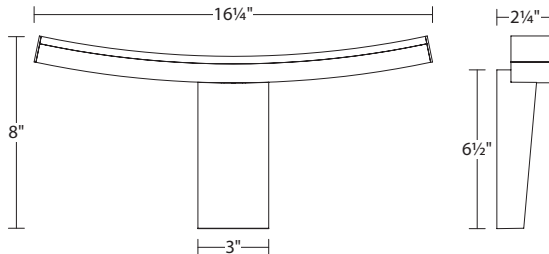

2780

Dao LED Wall Torchiere

Dimensions:

Height: 8"
Width: 16 1/4"

Description:

Shade: Optical Acrylic
Extension: 2 1/4"
Wall Plate: 6 1/2" x 3"
Dimmable by
Electronic Low Voltage (ELV)

Lamping Options:

LED: 35w, 1740 Lumens
Warm White (3000K), 90 CRI
120VAC Input
w/12VAC Transformer

Available Finishes:

Satin White
2780.03

Satin Black
2780.25

SONNEMAN
A WAY OF LIGHT