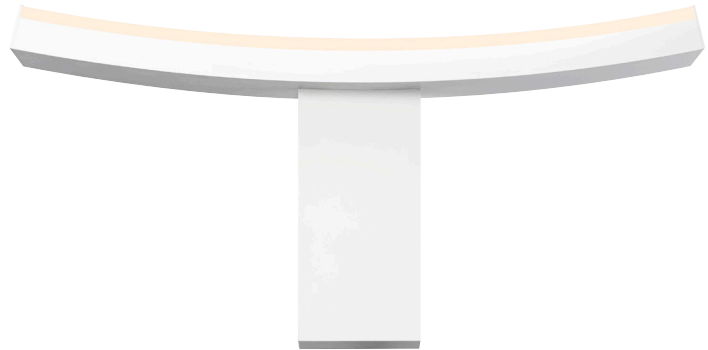

2780

Dao LED Wall Torchiere

Dimensions:

Height: 8"
Width: 16 1/4"

Description:

Shade: Optical Acrylic
Extension: 2 1/4"
Wall Plate: 6 1/2" x 3"
Dimmable by
Electronic Low Voltage (ELV)

Lamping Options:

LED: 35w, 1740 Lumens
Warm White (3000K), 90 CRI
120VAC Input
w/12VAC Transformer

Available Finishes:

Satin White
2780.03

Satin Black
2780.25

SONNEMAN
A WAY OF LIGHT