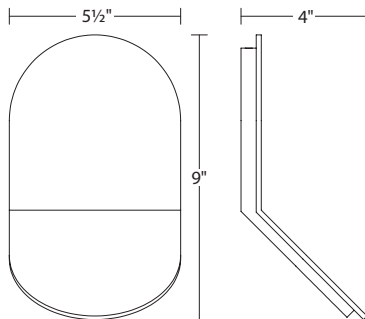

2712

Tab LED Sconce

Dimensions:

Height: 9"
Width: 5 ½"

Description:

Shade: Die-Cast Aluminum
Extension: 4"
Wall Plate: 5" x 4 ½"
Dimmable by
Electronic Low Voltage (ELV)
or Standard (TRIAC) Incandescent
WET LOCATION

Lamping Options:

LED: 15w, 1260 Lumens
Warm White (3000K), 90 CRI
120VAC Input
w/LED Driver in Outlet Box

Available Finishes:

Textured Bronze

2712.72-WL

Textured Gray

2712.74-WL

Textured White

2712.98-WL

SONNEMAN
A WAY OF LIGHT