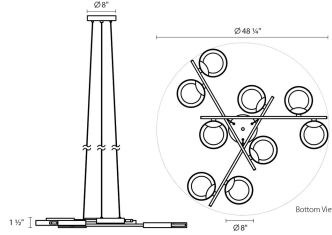

Project:

Light Guide Ring Spec Sheet

SKU: 2656.25W Learn more at:
<https://sonnemanlight.com/light-guide-ring>

Description: Also available as a [Sconce](#).

Type #:

Dimensions

Height:	1.5"
Width:	18.5"
Length:	7.75"
Diameter:	48.25"
Canopy/Backplate/Base:	8"
Hanging Details:	6' Adjustable Cords
Size:	9-Light
Canopy/Backplate/Base Height:	1.5"

Electrical Specs

Bulb(s) Included?:	Yes
Bulb 1 Type:	Integral LED
Bulb Quantity:	9
Input Voltage:	120-277VAC
Wattage:	60
Initial Lumens:	5517
Color Temperature:	3000K
CRI:	90
Power Supply Type:	Driver
Power Supply Quantity:	1
Power Supply Location:	Canopy
Dimming Type:	TRIAC & ELV @120V / 0-10V
Bulb Max Wattage:	60

Installation

Installation:	Licensed electrician required
Sloped Ceiling Compatible?:	Not Compatible
Minimum Hanging Height:	9"

Shipping

Carton 1 L x W x H:	50" X 55" X 5"
Carton 1 Gross Weight:	24 LBS
Fixture Weight:	18