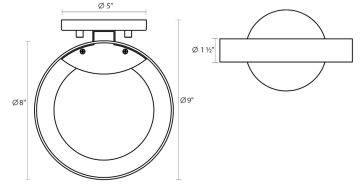

# Light Guide Ring LED Sconce Spec Sheet

SKU: 2650.25W    Learn more at:  
<https://sonnemanlight.com/light-guide-ring-led-sconce>

Description: Also available as a [Pendant](#).

Type #:

## Dimensions

Height:	1.5"
Width:	8"
Extends:	9"
Minimum Extension:	9
Maximum Extension:	9
Canopy/Backplate/Base:	5"
Size:	Single
Canopy/Backplate/Base Depth:	0.5

## Shipping

Carton 1 L x W x H:	13" X 13" X 8"
Carton 1 Gross Weight:	3 LBS
Fixture Weight:	2