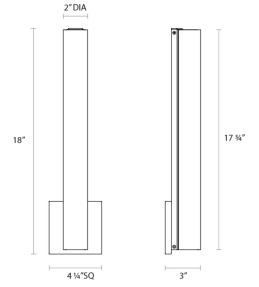

Project:

Tubo Slim LED Sconce Spec Sheet

SKU: 2442.01-FT Learn more at:
<https://sonnemanlight.com/tubo-slim-led-sconce>

Description: **Elegantly slender tubular glass LED bath bar and sconce lighting system.** Available with custom end trims, in a choice of finishes and sizes. Also available as a [Panel Sconce](#) and [Bath Bar](#).

Type #:

Dimensions

Height:	18"
Width:	4.25"
Extends:	3"
Minimum Extension:	3"
Maximum Extension:	3"
Size:	18"
Canopy/Backplate/Base Depth:	4.25
Canopy/Backplate/Base Height:	4.25

Electrical Specs

Bulb(s) Included?:	Yes
Bulb 1 Type:	Integral LED
Input Voltage:	120VAC
Wattage:	13
Initial Lumens:	900
Delivered Lumens:	679
Color Temperature:	3000K
CRI:	90
Power Supply Type:	Transformer
Power Supply Quantity:	1
Power Supply Location:	Outlet Box
Dimming Type:	ELV
Bulb Max Wattage:	13

Installation

Installation:	Licensed electrician required
Installation Orientation:	Horizontal

Shipping

Carton 1 L x W x H:	21" X 7" X 7"
Carton 1 Gross Weight:	3 LBS
Fixture Weight:	3

Shade

Shade 1 Material:	Tubular Etched Glass
-------------------	----------------------