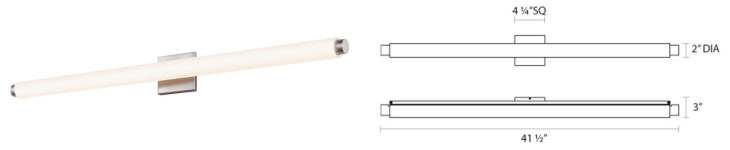

## Tubo Slim LED Bath Bar Spec Sheet

SKU: 2433.13-DT    Learn more at:  
<https://sonnemanlight.com/tubo-slim-led-bath-bar>

Description: **Elegantly slender tubular glass LED bath bar and sconce lighting system.** Available with custom end trims, in a choice of finishes and sizes. Also available as a [Sconce](#) and [Panel Sconce](#).

### Dimensions

Height:	4.25"
Width:	41.5"
Extends:	3"
Minimum Extension:	3"
Maximum Extension:	3"
Size:	40"
Canopy/Backplate/Base Depth:	4.25
Canopy/Backplate/Base Height:	4.25