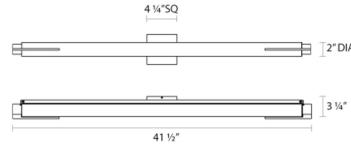

Project:

Tubo Slim LED Bath Bar Spec Sheet

SKU: 2433.01-ST Learn more at:
<https://sonnemanlight.com/tubo-slim-led-bath-bar>

Description: **Elegantly slender tubular glass LED bath bar and sconce lighting system.** Available with custom end trims, in a choice of finishes and sizes. Also available as a [Sconce](#) and [Panel Sconce](#).

Type #:

Dimensions

Height:	4.25"
Width:	41.5"
Extends:	3.25"
Minimum Extension:	3.25"
Maximum Extension:	3.25"
Shape:	Spine Trim
Size:	40"
Canopy/Backplate/Base Depth:	4.25
Canopy/Backplate/Base Height:	4.25

Installation

Installation:	Licensed electrician required
Installation Orientation:	Any Orientation

Shipping

Carton 1 L x W x H:	44" X 7" X 7"
Carton 1 Gross Weight:	5 LBS
Fixture Weight:	5

Shade

Shade 1 Material:	Tubular Etched Glass
-------------------	----------------------