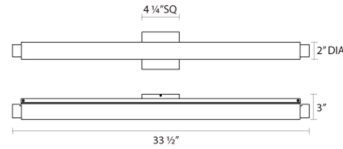

### Dimensions

Height:	4.25"
Width:	33.5"
Extends:	3"
Minimum Extension:	3"
Maximum Extension:	3"
Shape:	Drum Trim
Size:	32"
Canopy/Backplate/Base Depth:	4.25
Canopy/Backplate/Base Height:	4.25