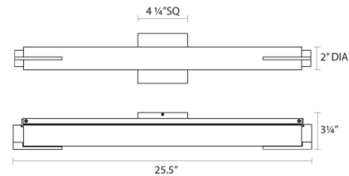

Project:

Tubo Slim LED Bath Bar Spec Sheet

SKU: 2431.13-ST Learn more at:
<https://sonnemanlight.com/tubo-slim-led-bath-bar>

Description: **Elegantly slender tubular glass LED bath bar and sconce lighting system.** Available with custom end trims, in a choice of finishes and sizes. Also available as a [Sconce](#) and [Panel Sconce](#).

Type #:

Dimensions

Height:	4.25"
Width:	25.5"
Extends:	3.25"
Minimum Extension:	3.25"
Maximum Extension:	3.25"
Shape:	Spine Trim
Size:	24"
Canopy/Backplate/Base Depth:	4.25
Canopy/Backplate/Base Height:	4.25

Installation

Installation:	Licensed electrician required
Installation Orientation:	Any Orientation

Shipping

Carton 1 L x W x H:	28" X 7" X 7"
Carton 1 Gross Weight:	4 LBS
Fixture Weight:	4

Shade

Shade 1 Material:	Tubular Etched Glass
-------------------	----------------------