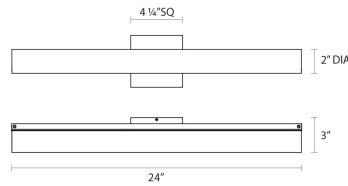

### Dimensions

Height:	4.25"
Width:	24"
Extends:	3"
Minimum Extension:	3"
Maximum Extension:	3"
Shape:	Flat Trim
Size:	24"
Canopy/Backplate/Base Depth:	4.25
Canopy/Backplate/Base Height:	4.25

### Shipping

Carton 1 L x W x H:	28" X 7" X 7"
Carton 1 Gross Weight:	4 LBS
Fixture Weight:	4