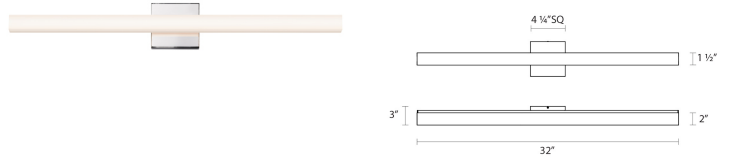

Project:

SQ-bar LED Bath Bar Spec Sheet

SKU: 2422.01 Learn more at:
<https://sonnemanlight.com/sq-bar-led-bath-bar>

Description:

Type #:

Dimensions

Height:	4.25"
Width:	32"
Extends:	2.25"
Minimum Extension:	2.25"
Maximum Extension:	2.25"
Size:	32"
Canopy/Backplate/Base Depth:	4.25
Canopy/Backplate/Base Height:	4.25

Electrical Specs

Bulb(s) Included?:	Yes
Bulb 1 Type:	Integral LED
Input Voltage:	120VAC
Wattage:	21
Initial Lumens:	1440
Delivered Lumens:	971
Color Temperature:	3000K
CRI:	90
Power Supply Type:	Transformer
Power Supply Quantity:	1
Power Supply Location:	Outlet Box
Dimming Type:	ELV
Bulb Max Wattage:	21

Installation

Installation:	Licensed electrician required
Installation Orientation:	Any Orientation

Shipping

Carton 1 L x W x H:	36" X 7" X 7"
Carton 1 Gross Weight:	4 LBS

Shade

Shade 1 Material:	Optical Acrylic
-------------------	-----------------