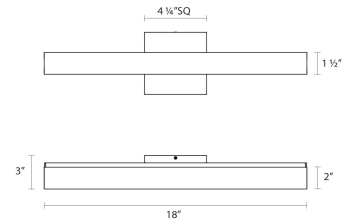

### Dimensions

Height:	4.25"
Width:	18"
Extends:	2.25"
Minimum Extension:	2.25"
Maximum Extension:	2.25"
Size:	18"
Canopy/Backplate/Base Depth:	4.25
Canopy/Backplate/Base Height:	4.25

### Shipping

Carton 1 L x W x H:	22" X 7" X 7"
Carton 1 Gross Weight:	3 LBS