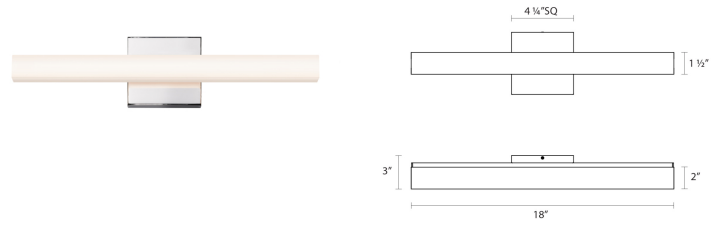

Project:

SQ-bar LED Bath Bar Spec Sheet

SKU: 2420.01 Learn more at:
<https://sonnemanlight.com/sq-bar-led-bath-bar>

Description:

Type #:

Dimensions

Height:	4.25"
Width:	18"
Extends:	2.25"
Minimum Extension:	2.25"
Maximum Extension:	2.25"
Size:	18"
Canopy/Backplate/Base Depth:	4.25
Canopy/Backplate/Base Height:	4.25

Electrical Specs

Bulb(s) Included?:	Yes
Bulb 1 Type:	Integral LED
Input Voltage:	120VAC
Wattage:	13
Initial Lumens:	900
Delivered Lumens2:	606
Color Temperature:	3000K
CRI:	90
Power Supply Type:	Transformer
Power Supply Quantity:	1
Power Supply Location:	Outlet Box
Dimming Type:	ELV
Bulb Max Wattage:	13

Installation

Installation:	Licensed electrician required
Installation Orientation:	Any Orientation

Shipping

Carton 1 L x W x H:	22" X 7" X 7"
Carton 1 Gross Weight:	3 LBS
Fixture Weight:	2

Shade

Shade 1 Material:	Optical Acrylic
-------------------	-----------------