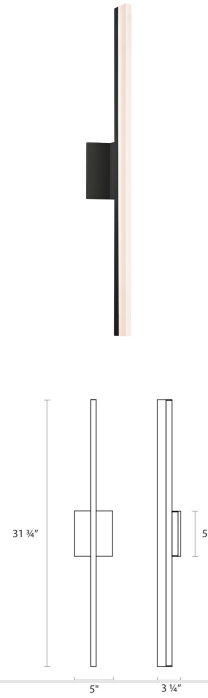

Project:

Stiletto Dimmable LED Sconce/Bath Bar Spec Sheet

SKU: 2342.25-DIM Learn more at:
<https://sonnemanlight.com/stiletto-dimmable-led-sconce-2fbath-bar>

Description: **Stiletto's ultra-sophisticated and extraordinarily precise solid acrylic is thrust through a minimally present aluminum channel, radiating perfectly even LED illumination from within.**

When the fixture is mounted vertically, the position of the backplate can be adjusted up or down according to your design preference.

Also available as a [Pendant](#) and [Stiletto Lungo LED Wall Bar](#).

Type #:

Dimensions

Height:	31.75"
Width:	5"
Extends:	3.25"
Minimum Extension:	3.25"
Maximum Extension:	3.25"
Size:	32"
Canopy/Backplate/Base Width:	4.5
Canopy/Backplate/Base Height:	4.5

Electrical Specs

Bulb(s) Included?:	Yes
Bulb 1 Type:	Integral LED
Input Voltage:	120VAC
Wattage:	12
Initial Lumens:	1050
Delivered Lumens:	678
Color Temperature:	3000K
CRI:	90
Power Supply Type:	Driver
Power Supply Quantity:	1
Power Supply Location:	Outlet Box
Dimming Type:	TRIAC/ELV
Bulb Max Wattage:	12

Installation

Installation:	Licensed electrician required
Installation Orientation:	Any Orientation

Shipping

Carton 1 L x W x H:	35" X 7" X 7"
Carton 1 Gross Weight:	4 LBS
Fixture Weight:	2.25

Shade

Shade 1 Material:	Acrylic
-------------------	---------