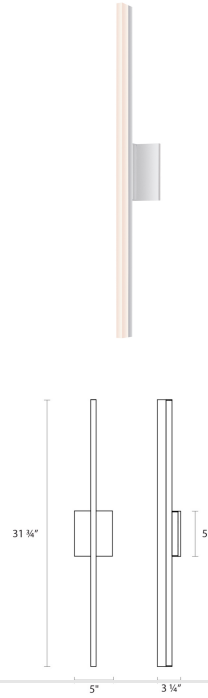

Project:

Stiletto Dimmable LED Sconce/Bath Bar Spec Sheet

SKU: 2342.16-DIM Learn more at:
<https://sonnemanlight.com/stiletto-dimmable-led-sconce-2fbath-bar>

Description: **Stiletto's ultra-sophisticated and extraordinarily precise solid acrylic is thrust through a minimally present aluminum channel, radiating perfectly even LED illumination from within.**

When the fixture is mounted vertically, the position of the backplate can be adjusted up or down according to your design preference.

Also available as a [Pendant](#) and [Stiletto Lungo LED Wall Bar](#).

Type #:

Dimensions

Height:	31.75"
Width:	5"
Extends:	3.25"
Minimum Extension:	3.25"
Maximum Extension:	3.25"
Size:	32"
Canopy/Backplate/Base Width:	4.5
Canopy/Backplate/Base Height:	4.5

Electrical Specs

Bulb(s) Included?:	Yes
Bulb 1 Type:	Integral LED
Input Voltage:	120VAC
Wattage:	12
Initial Lumens:	1050
Delivered Lumens:	678
Color Temperature:	3000K
CRI:	90
Power Supply Type:	Driver
Power Supply Quantity:	1
Power Supply Location:	Outlet Box
Dimming Type:	TRIAC/ELV
Bulb Max Wattage:	12

Installation

Installation:	Licensed electrician required
Installation Orientation:	Any Orientation

Shipping

Carton 1 L x W x H:	35" X 7" X 7"
Carton 1 Gross Weight:	4 LBS
Fixture Weight:	2.25

Shade

Shade 1 Material:	Acrylic
-------------------	---------