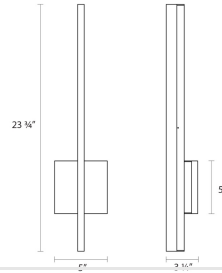

Project:

Stiletto Dimmable LED Sconce/Bath Bar Spec Sheet

SKU: 2340.25-DIM Learn more at:
<https://sonnemanlight.com/stiletto-dimmable-led-sconce-2fbath-bar>

Description: **Stiletto's ultra-sophisticated and extraordinarily precise solid acrylic is thrust through a minimally present aluminum channel, radiating perfectly even LED illumination from within.**

When the fixture is mounted vertically, the position of the backplate can be adjusted up or down according to your design preference.

Also available as a [Pendant](#) and [Stiletto Lungo LED Wall Bar](#).

Type #:

Dimensions

Height:	23.75"
Width:	5"
Extends:	3.25"
Minimum Extension:	3.25"
Maximum Extension:	3.25"
Size:	24"
Canopy/Backplate/Base Width:	4.5
Canopy/Backplate/Base Height:	4.5

Electrical Specs

Bulb(s) Included?:	Yes
Bulb 1 Type:	Integral LED
Input Voltage:	120VAC
Wattage:	10
Initial Lumens:	840
Delivered Lumens:	664
Color Temperature:	3000K
CRI:	90
Power Supply Type:	Driver
Power Supply Quantity:	1
Power Supply Location:	Outlet Box
Dimming Type:	TRIAC/ELV
Bulb Max Wattage:	10

Installation

Installation:	Licensed electrician required
Installation Orientation:	Any Orientation

Shipping

Carton 1 L x W x H:	28" X 7" X 7"
Carton 1 Gross Weight:	4 LBS
Fixture Weight:	2

Shade

Shade 1 Material:	acrylic
-------------------	---------