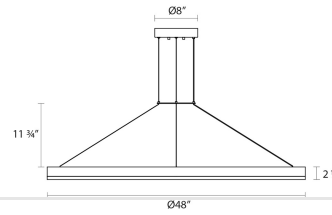

Project:

Corona Ring LED Pendant (3500K) Spec Sheet

SKU: 2318.16-35 Learn more at:
<https://sonnemanlight.com/corona-ring-led-pendant>

Description: Corona is a circular profile of light; a warm ringed glow of LED illumination providing both the presence and the absence of volume. Corona is available in a range of larger diameters. Also available as a [Square Pendant](#) and [Double Corona Ring Pendant](#).

Type #:

Dimensions

Height: 2.5"
Diameter: 48"
Canopy/Backplate/Base: 8"
Size: 48"

Electrical Specs

Bulb(s) Included?: Yes
Bulb 1 Type: Integral LED
Input Voltage: 120-277VAC
Wattage: 45
Initial Lumens: 4300
Delivered Lumens: 2400
Color Temperature: 3500K
CRI: 90
Power Supply Type: Driver
Power Supply Quantity: 1
Power Supply Location: Canopy
Dimming Type: TRIAC & ELV @120V / 0-10V
Bulb Max Wattage: 45

Installation

Installation: Licensed electrician required
Sloped Ceiling Compatible?: Not Compatible
Minimum Hanging Height: 21"
Maximum Hanging Height: 72"

Shipping

Carton 1 L x W x H: 53" X 51" X 6"
Carton 1 Gross Weight: 23 LBS