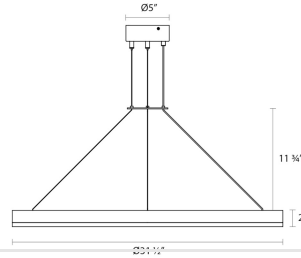

Project:

Corona Ring LED Pendant (3500K) Spec Sheet

SKU: 2317.25-35 Learn more at:
<https://sonnemanlight.com/corona-ring-led-pendant>

Description: Corona is a circular profile of light; a warm ringed glow of LED illumination providing both the presence and the absence of volume. Corona is available in a range of larger diameters. Also available as a [Square Pendant](#) and [Double Corona Ring Pendant](#).

Type #:

Dimensions

Height:	2"
Diameter:	31.5"
Canopy/Backplate/Base:	5"
Size:	32"

Electrical Specs

Bulb(s) Included?:	Yes
Bulb 1 Type:	Integral LED
Input Voltage:	120-277VAC
Wattage:	35
Initial Lumens:	2560
Delivered Lumens:	1760
Color Temperature:	3500K
CRI:	90
Power Supply Type:	Driver
Power Supply Quantity:	1
Power Supply Location:	Canopy
Dimming Type:	TRIAC & ELV @120V / 0-10V
Bulb Max Wattage:	35

Installation

Installation:	Licensed electrician required
Sloped Ceiling Compatible?:	Not Compatible
Minimum Hanging Height:	18"
Maximum Hanging Height:	72"

Shipping

Carton 1 L x W x H:	35" X 34" X 5"
Carton 1 Gross Weight:	13 LBS