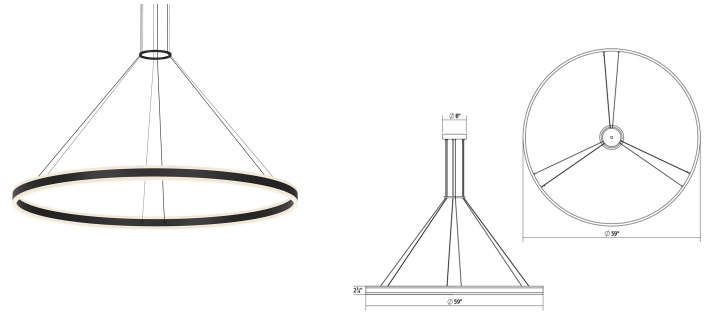

Project:

Double Corona Ring Pendant Spec Sheet

SKU: 2309.25 Learn more at:
<https://sonnemanlight.com/double-corona-ring-pendant>

Description: Double Corona introduces bidirectional lighting symmetry to the circular profile of Corona, a Sonneman classic. The warm glow of solid cast, frosted acrylic rings radiates LED illumination in both up and down directions, combining balance with geometric perfection. Also available as a [Corona Ring Pendant](#) and [Square Pendant](#).

Type #:

Dimensions

Height: 2.75"
Diameter: 59"
Canopy/Backplate/Base: 8"
Hanging Details: 6"
Adjustable Cable
Size: 60"
Canopy/Backplate/Base Height: 1.75"

Electrical Specs

Bulb(s) Included?: Yes
Bulb 1 Type: Integral LED
Bulb Quantity: 2
Input Voltage: 120-277VAC
Wattage: 129
Initial Lumens: 7800
Delivered Lumens: 6430
Color Temperature: 3000K
CRI: 90
Power Supply Type: Driver
Power Supply Quantity: 2
Power Supply Location: Canopy
Dimming Type: TRIAC & ELV @120V / 0-10V
Bulb Max Wattage: 129

Installation

Installation: Licensed electrician required
Sloped Ceiling Compatible?: Not Compatible
Minimum Hanging Height: 31
Maximum Hanging Height: 65

Shipping

Carton 1 L x W x H: 64" X 6" X 64"
Carton 1 Gross Weight: 35 LBS

Shade

Shade 1 Material: Frosted Acrylic

Available Finishes

Available Finishes: Bright Satin Aluminum (.16), Satin Black (.25)

General Listings

Features: Damp Rated
Certification: cETL
Color/Finish: Satin Black (.25)
Dark Sky Friendly: N