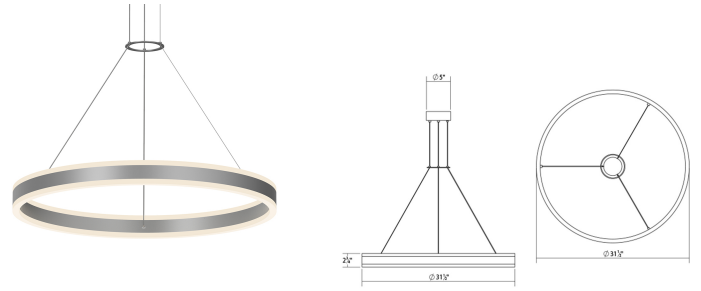

Project:

Double Corona Ring Pendant Spec Sheet

SKU: 2305.16 Learn more at:
<https://sonnemanlight.com/double-corona-ring-pendant>

Description: Double Corona introduces bidirectional lighting symmetry to the circular profile of Corona, a Sonneman classic. The warm glow of solid cast, frosted acrylic rings radiates LED illumination in both up and down directions, combining balance with geometric perfection. Also available as a [Corona Ring Pendant](#) and [Square Pendant](#).

Type #:

Dimensions

Height:	2.75"
Diameter:	31.5"
Canopy/Backplate/Base:	5"
Hanging Details:	6' Adjustable Cable
Size:	32"
Canopy/Backplate/Base Height:	1.75"

Electrical Specs

Bulb(s) Included?:	Yes
Bulb 1 Type:	Integral LED
Bulb Quantity:	2
Input Voltage:	120-277VAC
Wattage:	62
Initial Lumens:	3720
Delivered Lumens:	3110
Color Temperature:	3000K
CRI:	90
Power Supply Type:	Driver
Power Supply Quantity:	2
Power Supply Location:	Canopy
Dimming Type:	TRIAC & ELV @120V / 0-10V
Bulb Max Wattage:	62

Installation

Installation:	Licensed electrician required
Sloped Ceiling Compatible?:	Not Compatible
Minimum Hanging Height:	18
Maximum Hanging Height:	70

Shipping

Carton 1 L x W x H:	33" X 35" X 6"
Carton 1 Gross Weight:	16 LBS