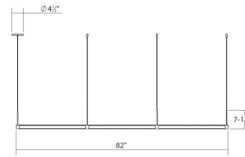

Type #:

Dimensions

Height:	7.5"
Width:	82"
Length:	2.5"
Canopy/Backplate/Base:	6"
Hanging Details:	6' Adjustable Cord/Cable
Size:	Triple Linear
Canopy/Backplate/Base Height:	2"

Electrical Specs

Bulb(s) Included?:	Yes
Bulb 1 Type:	Integral LED
Bulb Quantity:	3
Input Voltage:	120VAC
Wattage:	36
Initial Lumens:	3300
Delivered Lumens:	2100
Color Temperature:	3000K
CRI:	90
Power Supply Type:	Driver
Power Supply Quantity:	1
Power Supply Location:	Canopy
Dimming Type:	TRIAC/ELV
Bulb Max Wattage:	36