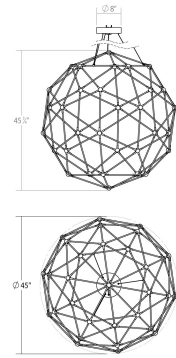

Project:

Constellation Hedron Pendant Spec Sheet

SKU: 2170.13W Learn more at:
<https://sonnemanlight.com/constellation-hedron-pendant>

Description: Hedron is composed of triangular frames connected in tension by illuminated LED hubs to form a spectacular structure of large circumference with dazzling scale and precision.

Type #:

Dimensions

Height:	45.75"
Diameter:	45"
Canopy/Backplate/Base:	8"
Hanging Details:	6' Adjustable Cord/Cable
Canopy/Backplate/Base Height:	2

Electrical Specs

Bulb(s) Included?:	Yes
Bulb 1 Type:	Integral LED
Bulb Quantity:	40
Input Voltage:	100-277VAC
Wattage:	80
Initial Lumens:	8850
Delivered Lumens:	5200
Color Temperature:	3000K
CRI:	90
Power Supply Type:	Driver
Power Supply Quantity:	1
Power Supply Location:	Canopy
Dimming Type:	TRIAC/ELV/ 0-10V
Bulb Max Wattage:	80

Installation

Installation:	Licensed electrician required, multi-step installation
Sloped Ceiling Compatible?:	Not Compatible
Minimum Hanging Height:	48"
Maximum Hanging Height:	120.5"

Shipping

Carton 1 L x W x H:	23" X 18" X 9"
Carton 1 Gross Weight:	24 LBS