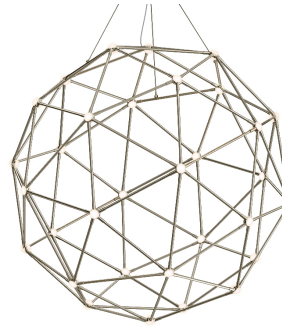

Project:

Constellation Hedron Pendant Spec Sheet

SKU: 2170.13W Learn more at:
<https://sonnemanlight.com/constellation-hedron-pendant>

Description: Hedron is composed of triangular frames connected in tension by illuminated LED hubs to form a spectacular structure of large circumference with dazzling scale and precision.

Type #:

Dimensions

Height:	45.75"
Diameter:	45"
Canopy/Backplate/Base:	8"
Hanging Details:	6' Adjustable Cord/Cable
Canopy/Backplate/Base Height:	2

Electrical Specs

Bulb(s) Included?:	Yes
Bulb 1 Type:	Integral LED
Bulb Quantity:	40
Input Voltage:	100-277VAC
Wattage:	80
Initial Lumens:	8850
Delivered Lumens:	5200
Color Temperature:	3000K
CRI:	90
Power Supply Type:	Driver
Power Supply Quantity:	1
Power Supply Location:	Canopy
Dimming Type:	TRIAC/ELV/ 0-10V
Bulb Max Wattage:	80

Shade

Shade 1 Material:	White Optical Acrylic
-------------------	-----------------------------

Available Finishes

Available Finishes: Polished Black Nickel w/Clear Faceted Acrylic Lens, Satin Nickel w/White Optical Acrylic Lens