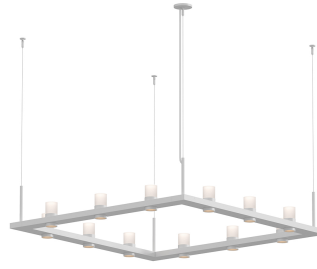

## Intervals Linear Beam Pendant Spec Sheet

SKU: 20QWS04C    Learn more at:  
<https://sonnemanlight.com/intervals-linear-beam-pendant>

Description: Intervals is a uniquely integrated linear architectural lighting system of rhythmically aligned bidirectional illumination, with a range of available decorative and functional trims. Architecturally scaled, the suspended horizontal beams span long lengths within a space, supported from ceiling-mounted cables or stems, forming a dramatically powerful approach to illuminating architecturally expansive locations. SONNEMAN's new **INTERVALS Recessed Downlights** extend and support these Intervals Linear Beam Pendants. Together, they achieve a comprehensive and unified approach to dynamically lighting interior spaces.

### Dimensions

Height:	11.5"
Width:	56"
Length:	56"
Canopy/Backplate/Base:	4.5"
Hanging Details:	10' Adjustable Cable
Size:	4' x 4'

### Shade

Shade 1 Material:	Glass
Shade 2 Material:	Aluminum