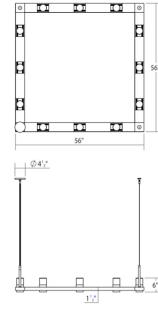

Project:

Intervals Linear Beam Pendant Spec Sheet

SKU: 20QWS04C   Learn more at:
<https://sonnemanlight.com/intervals-linear-beam-pendant>

Description: Intervals is a uniquely integrated linear architectural lighting system of rhythmically aligned bidirectional illumination, with a range of available decorative and functional trims. Architecturally scaled, the suspended horizontal beams span long lengths within a space, supported from ceiling-mounted cables or stems, forming a dramatically powerful approach to illuminating architecturally expansive locations. SONNEMAN's new **INTERVALS Recessed Downlights** extend and support these Intervals Linear Beam Pendants. Together, they achieve a comprehensive and unified approach to dynamically lighting interior spaces.

Type #:

Dimensions

Height:	11.5"
Width:	56"
Length:	56"
Canopy/Backplate/Base:	4.5"
Hanging Details:	10' Adjustable Cable
Size:	4' x 4'

Installation

Installation:	Licensed electrician required
Sloped Ceiling Compatible?:	Compatible
Minimum Hanging Height:	14.25"
Maximum Hanging Height:	134.25"

General Listings

Features:	Damp Rated
Certification:	C-ETL-US
Color/Finish:	Satin White w/Etched Cylinder Uplight Trim
Dark Sky Friendly:	N

Shade

Shade 1 Material:	Glass
Shade 2 Material:	Aluminum

Electrical Specs

Bulb(s) Included?:	Yes
Bulb 1 Type:	Integral LED
Bulb Quantity:	12
Input Voltage:	120-277VAC
Wattage:	56
Initial Lumens:	17320
Color Temperature:	3000K
CRI:	90
Power Supply Type:	Driver
Power Supply Quantity:	8
Power Supply Location:	Fixture
Dimming Type:	TRIAC & ELV @120V / 0-10V

Available Finishes

Available Finishes: Satin Black w/Clear w/Cone Uplight Trim, Satin Black w/Etched Cylinder Uplight Trim, Satin White w/Clear w/Cone Uplight Trim, Satin White w/Etched Cylinder Uplight Trim