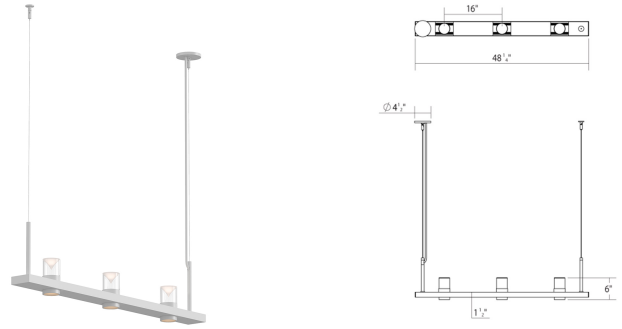

Project:

Intervals Linear Beam Pendant Spec Sheet

SKU: 20QWL04B Learn more at:
<https://sonnemanlight.com/intervals-linear-beam-pendant>

Description: Intervals is a uniquely integrated linear architectural lighting system of rhythmically aligned bidirectional illumination, with a range of available decorative and functional trims. Architecturally scaled, the suspended horizontal beams span long lengths within a space, supported from ceiling-mounted cables or stems, forming a dramatically powerful approach to illuminating architecturally expansive locations. SONNEMAN's new **INTERVALS Recessed Downlights** extend and support these Intervals Linear Beam Pendants. Together, they achieve a comprehensive and unified approach to dynamically lighting interior spaces.

Type #:

Dimensions

Height:	11.5"
Width:	48.25"
Length:	4"
Canopy/Backplate/Base:	4.5"
Hanging Details:	10' Adjustable Cable
Size:	4'

Electrical Specs

Bulb(s) Included?:	Yes
Bulb 1 Type:	Integral LED
Bulb Quantity:	3
Input Voltage:	120-277VAC
Wattage:	14
Initial Lumens:	4330
Color Temperature:	3000K
CRI:	90
Power Supply Type:	Driver
Power Supply Quantity:	2
Power Supply Location:	Fixture
Dimming Type:	TRIAC & ELV @120V / 0-10V

Installation

Installation:	Licensed electrician required
Sloped Ceiling Compatible?:	Compatible
Minimum Hanging Height:	14.25"
Maximum Hanging Height:	134.25"

Shade

Shade 1 Material:	Glass w/Etched Acrylic Cone
Shade 2 Material:	Aluminum