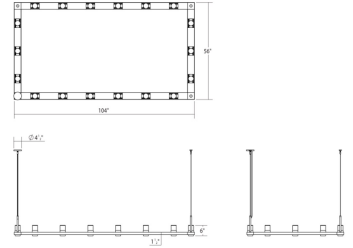

Project:

Intervals Linear Beam Pendant Spec Sheet

SKU: 20QKR48C Learn more at:
<https://sonnemanlight.com/intervals-linear-beam-pendant>

Description: Intervals is a uniquely integrated linear architectural lighting system of rhythmically aligned bidirectional illumination, with a range of available decorative and functional trims. Architecturally scaled, the suspended horizontal beams span long lengths within a space, supported from ceiling-mounted cables or stems, forming a dramatically powerful approach to illuminating architecturally expansive locations. SONNEMAN's new **INTERVALS Recessed Downlights** extend and support these Intervals Linear Beam Pendants. Together, they achieve a comprehensive and unified approach to dynamically lighting interior spaces.

Type #:

Dimensions

Height:	11.5"
Width:	104"
Length:	56"
Canopy/Backplate/Base:	4.5"
Hanging Details:	10' Adjustable Cable
Size:	4' x 8'

Installation

Installation:	Licensed electrician required
Sloped Ceiling Compatible?:	Compatible
Minimum Hanging Height:	14.25"
Maximum Hanging Height:	134.25"