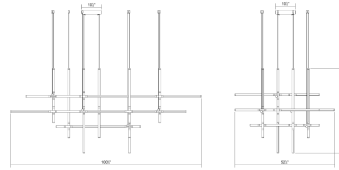

Project:

Labyrinth Intersections Pendant Spec Sheet

SKU: 2099.14 Learn more at:
<https://sonnemanlight.com/labyrinth-intersections-chandelier>

Description: Timely and timeless, Labyrinth's systematic structure—an intersecting tubular LED framework in combination with cast pin connections—creates dynamic geometric order.

Scaled for residential, hospitality and commercial settings for an enduring modern presence.

This 2023 release is part of the Labyrinth family, which also includes the [Square Chandelier](#).

Type #:

Dimensions

Height:	44.75"
Width:	101.25"
Length:	65.75"
Hanging Details:	20' Adjustable Cable
Size:	Small
Canopy/Backplate/Base Width:	10.5"
Canopy/Backplate/Base Depth:	10.5"
Canopy/Backplate/Base Height:	2"

Electrical Specs

Bulb(s) Included?:	Yes
Bulb 1 Type:	Integral LED
Bulb Quantity:	1
Input Voltage:	120-277VAC
Initial Lumens:	16000
Color Temperature:	3000K
CRI:	90
Power Supply Type:	Driver
Power Supply Quantity:	2
Power Supply Location:	Canopy
Dimming Type:	TRIAC/ELV/ 0-10V
Bulb Max Wattage:	190

Installation

Installation:	Licensed electrician required, multi-step installation
Sloped Ceiling Compatible?:	Adapter Available
Installation Orientation:	N/A
Cord Length:	20' Adjustable Cable
Minimum Hanging Height:	47.75"
Maximum Hanging Height:	191.75"

Shade

Shade 1 Material:	Optical Acrylic
Shade 1 Color:	White

General Listings

Features:	Damp Rated
Certification:	cETL
Color/Finish:	Painted Brass (.14)
Dark Sky Friendly:	N