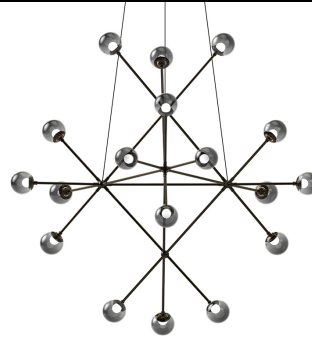

Project:

Proton Beta Chandelier Spec Sheet

SKU: 2084.37K Learn more at:
<https://sonnemanlight.com/proton-beta-chandelier>

Description: Configured **in a bottom-weighted tripod called Alpha**, or in a double pyramid configuration called Beta, these amazingly scaled fixtures could only be achieved through superior engineering and technology. Available in two finishes with several glass options, Proton brings art to the structure of simplicity.

Type #:

Dimensions

Height:	34"
Diameter:	40"
Canopy/Backplate/Base:	5"
Hanging Details:	6' Adjustable Cord
Canopy/Backplate/Base Height:	2"

Installation

Installation:	Licensed electrician required
Sloped Ceiling Compatible?:	Compatible
Minimum Hanging Height:	34"
Maximum Hanging Height:	99"

General Listings

Certification:	C-ETL-US
Color/Finish:	Polished Black Nickel (.37)
Dark Sky Friendly:	N

Electrical Specs

Bulb(s) Included?:	Yes
Bulb 1 Type:	Integral LED
Bulb Quantity:	18
Input Voltage:	120VAC
Wattage:	48
Initial Lumens:	3960
Delivered Lumens:	2520
Color Temperature:	3000K
CRI:	90
Power Supply Type:	Driver
Power Supply Quantity:	1
Power Supply Location:	Canopy
Dimming Type:	TRIAC/ELV
Bulb Max Wattage:	48

Shipping

Carton 1 L x W x H:	32" X 30" X 10"
Carton 1 Gross Weight:	16 LBS

Shade

Lens Type:	Smoke Glass
Shade 1 Material:	Glass

Available Finishes

Available Finishes: Polished Black Nickel w/Smoke Glass, Polished Black Nickel w/White Crushed Glass, Satin Nickel w/White Crushed Glass