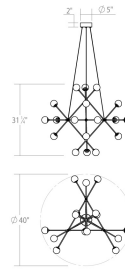

Project:

Proton Beta Chandelier Spec Sheet

SKU: 2084.37K Learn more at:
<https://sonnemanlight.com/proton-beta-chandelier>

Description: Configured **in a bottom-weighted tripod called Alpha**, or in a double pyramid configuration called Beta, these amazingly scaled fixtures could only be achieved through superior engineering and technology. Available in two finishes with several glass options, Proton brings art to the structure of simplicity.

Type #:

Dimensions

Height:	34"
Diameter:	40"
Canopy/Backplate/Base:	5"
Hanging Details:	6' Adjustable Cord
Canopy/Backplate/Base Height:	2"

Installation

Installation:	Licensed electrician required
Sloped Ceiling Compatible?:	Compatible
Minimum Hanging Height:	34"
Maximum Hanging Height:	99"

General Listings

Certification:	C-ETL-US
Color/Finish:	Polished Black Nickel (.37)
Dark Sky Friendly:	N

Electrical Specs

Bulb(s) Included?:	Yes
Bulb 1 Type:	Integral LED
Bulb Quantity:	18
Input Voltage:	120VAC
Wattage:	48
Initial Lumens:	3960
Delivered Lumens:	2520
Color Temperature:	3000K
CRI:	90
Power Supply Type:	Driver
Power Supply Quantity:	1
Power Supply Location:	Canopy
Dimming Type:	TRIAC/ELV
Bulb Max Wattage:	48

Shipping

Carton 1 L x W x H:	32" X 30" X 10"
Carton 1 Gross Weight:	16 LBS

Shade

Lens Type:	Smoke Glass
Shade 1 Material:	Glass

Available Finishes

Available Finishes: Polished Black Nickel w/Smoke Glass, Polished Black Nickel w/White Crushed Glass, Satin Nickel w/White Crushed Glass