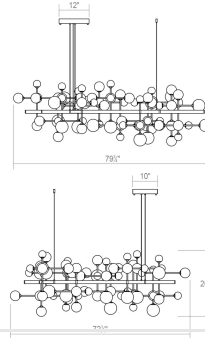

# Nebula Square Chandelier Spec Sheet

SKU: 2068.25    Learn more at:  
<https://sonnemanlight.com/nebula-square-chandelier>

Description: Intersecting stems form clusters of illuminated glass spheres in a dance-like rhythm. Mounted in precisely poised positions along rectangular beams in linear and rectilinear configurations of expansive scale, these Nebula constructions form illuminating sculptures of joyous activity in dramatic scale and proportion. Also available as a [Bar Chandelier](#) and [Zig-Zag Chandelier](#).

## Dimensions

Height: 26.5"  
Width: 79.75"  
Length: 72.25"  
Size: Large